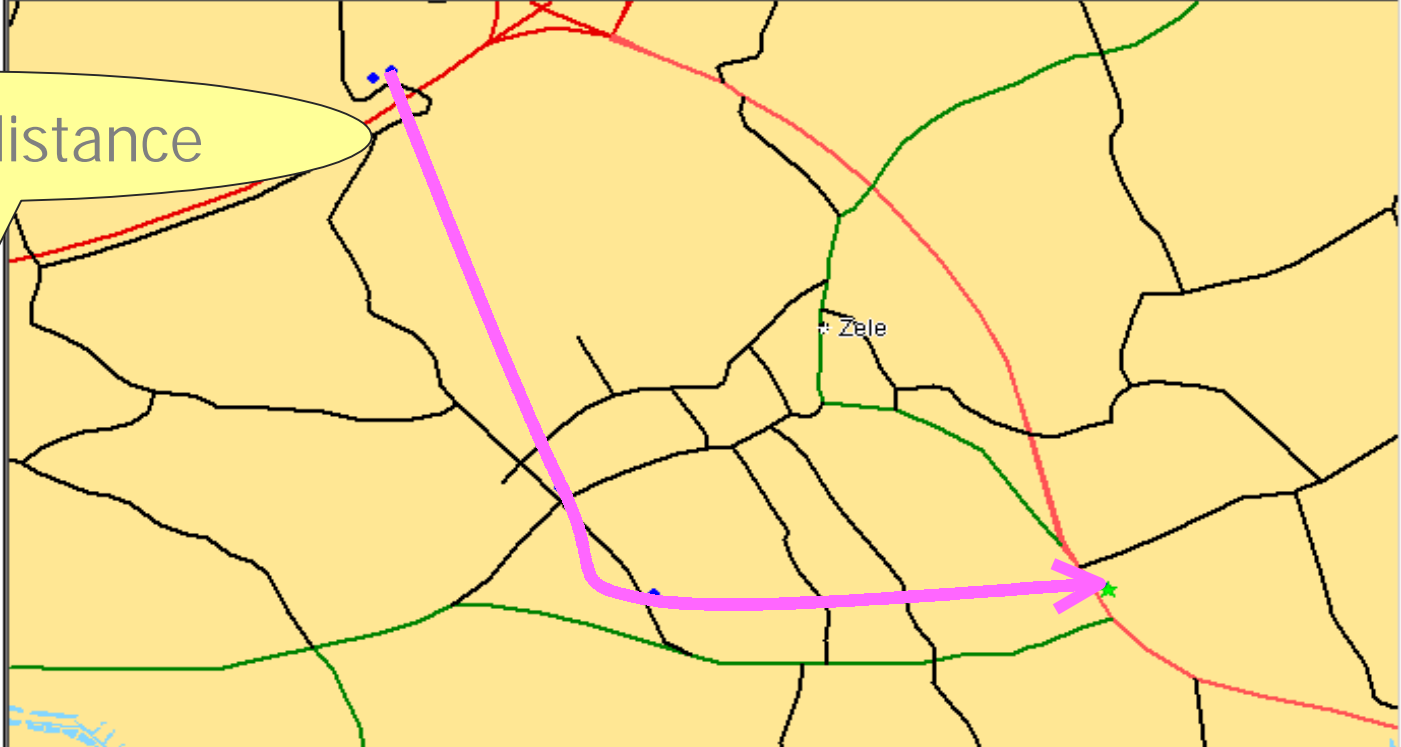

Summary

SecTrack - Demonstration (5 Units)

Unit ID	Time: Local	
DEMO	30/07 16:42	Map
DEMO2	06/09 09:24	Map
DEMOFRANCE	30/07 14:40	Map
DEMOKOFFER	02/09 18:01	Map
JANSCHAAP	19/07 12:36	Map

Asset ID: SecTrack - DEMO2

Detail Map History Poll Mail

All Current Report 1 DAY --Zoom to-- --Regions--

Map navigation icons: Home, Pan, Hand, Zoom In, Zoom Out, Full Screen, Print, Help

autodesk